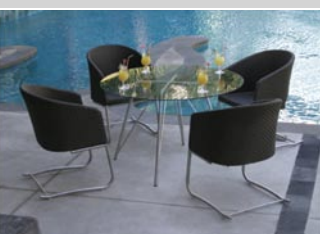

SICCA STAINLESS
Rectangular Table - Black or Sunblasted Tempered Glass Top
SCM 111.31 W100 D200 H74 cm | W39.4 D78.7 H29.1 inch
SCM 111.32 W100 D220 H74 cm | W39.4 D86.6 H29.1 inch
SCM 111.33 W100 D260 H74 cm | W39.4 D102.2 H29.1 inch