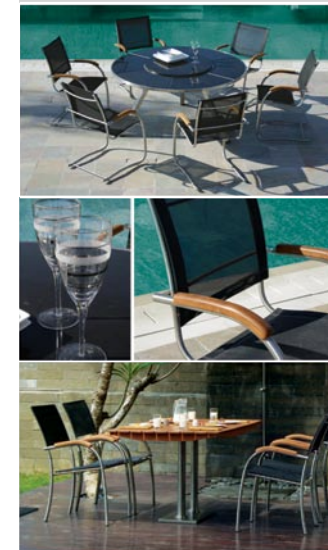

contemporary design

STAR LIGHT | stainless sling

Round Tube - Orbital Finish Stainless Steel
Square Tube - Satin / Hair Line Finish Stainless Steel

frame

Black Taupe

Sling

SUN BURST | stainless sling

contemporary design

Round Tube - Orbital Finish Stainless Steel
Square Tube - Satin / Hair Line Finish Stainless Steel

frame

Black Taupe

Sling