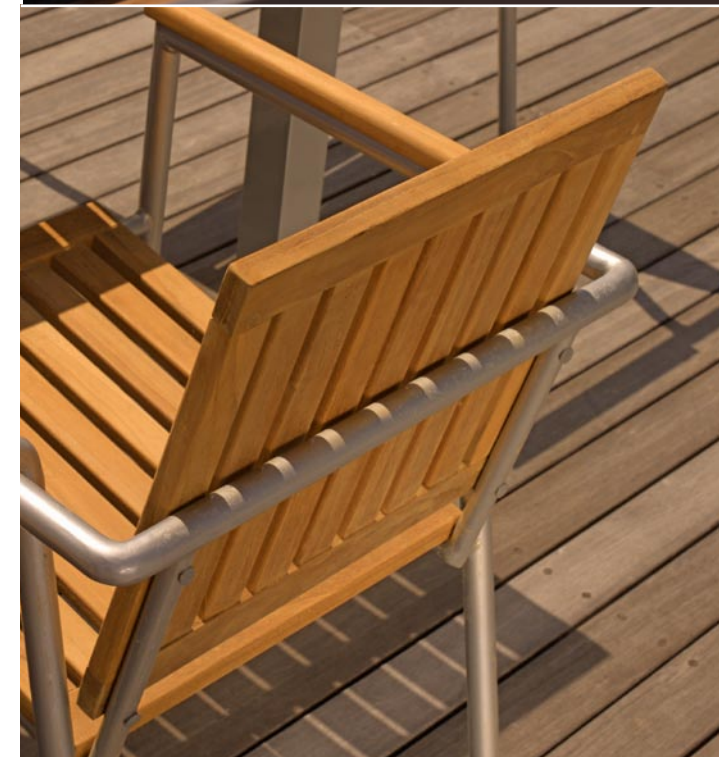

SANTA FE

aluminum/teak

modern design

Santa Fe Stacking Arm Chair (STF 211)
and Bacarat Table 100x200 cm (BCR
111.14)