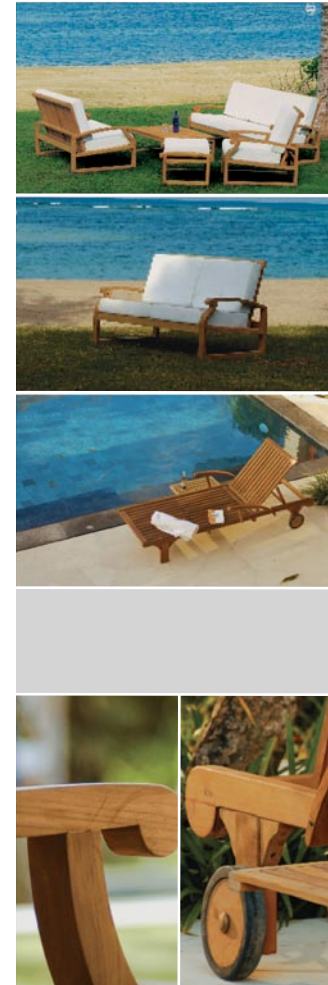

CONTEMPORARY DESIGN

CLASSY I teak

CONTEMPORARY DESIGN