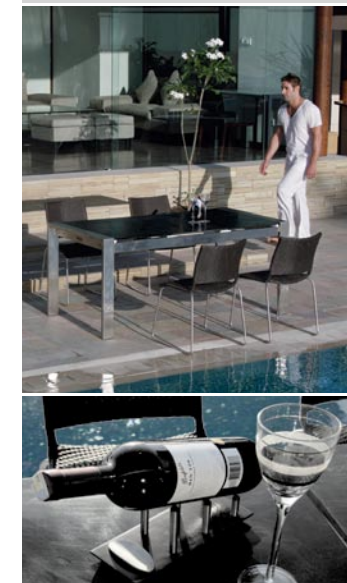

contemporary design

CLAUDE WEST | stainless wicker

contemporary design

CLAUDE EAST | stainless wicker

contemporary design

CLAUDE | stainless wicker

PRESTO | stainless wicker

contemporary design

Round Tube - Orbital Finish Stainless Steel
Square Tube - Satin / Hair Line Finish Stainless Steel

frame

Wicker

Round Tube - Orbital Finish Stainless Steel
Square Tube - Satin / Hair Line Finish Stainless Steel

frame

Wicker