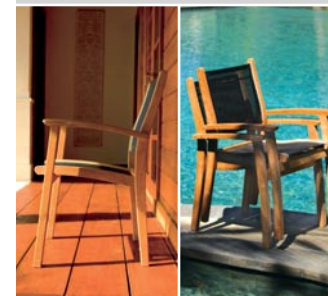

contemporary design

CLAYTON | teak sling

contemporary design