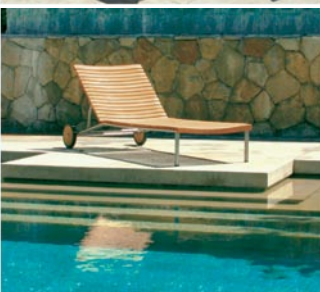

ROUGE
Lounger - Premium Teak
RGE 812 W72 D192 H30 cm | W28.3 D75.5 H11.8 inch

SAPPHIRE
Round Table - Premium Teak Top
SPR 112 D120 H74 cm | D47.2 H29.1 inch

Round Tube - Orbital Finish Stainless Steel

frame