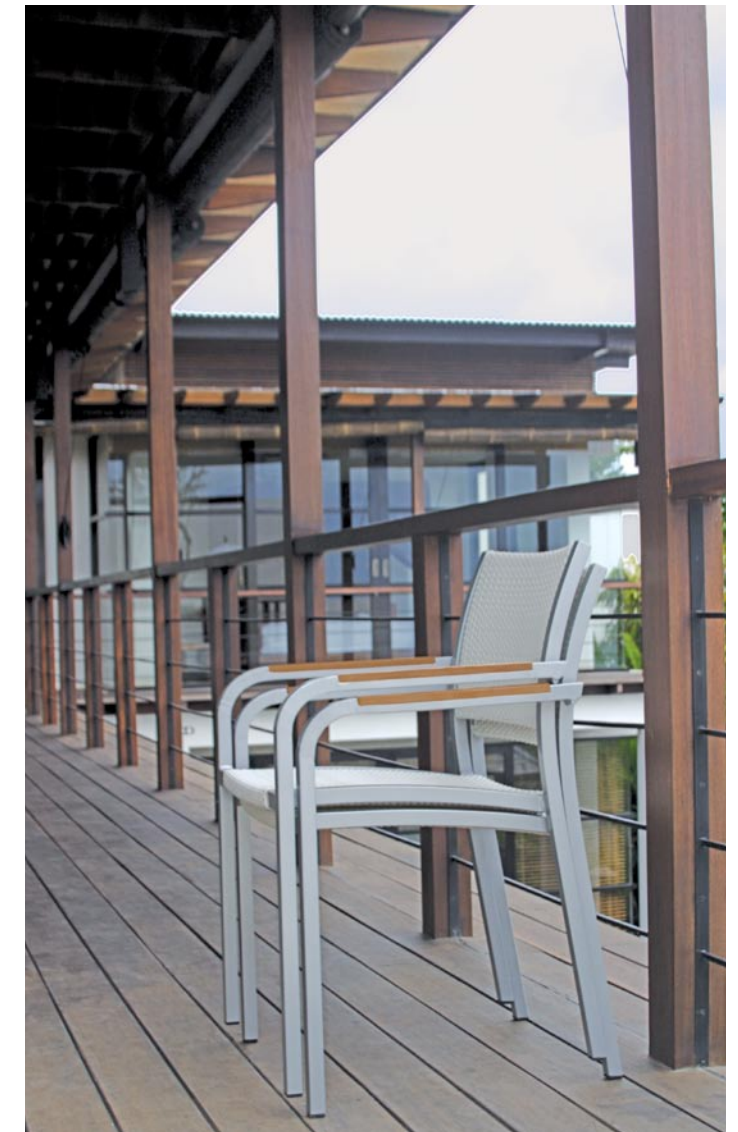

LINDGARD
aluminum/wicker

modern design

Lingard Stacking Arm Chair (LDG 211.3)
and Bacarat Square Table 100x100 cm (BCR 111.6)