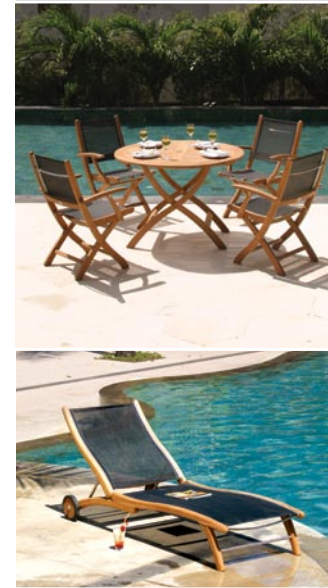

contemporary design

CLAYTON | teak sling

contemporary design