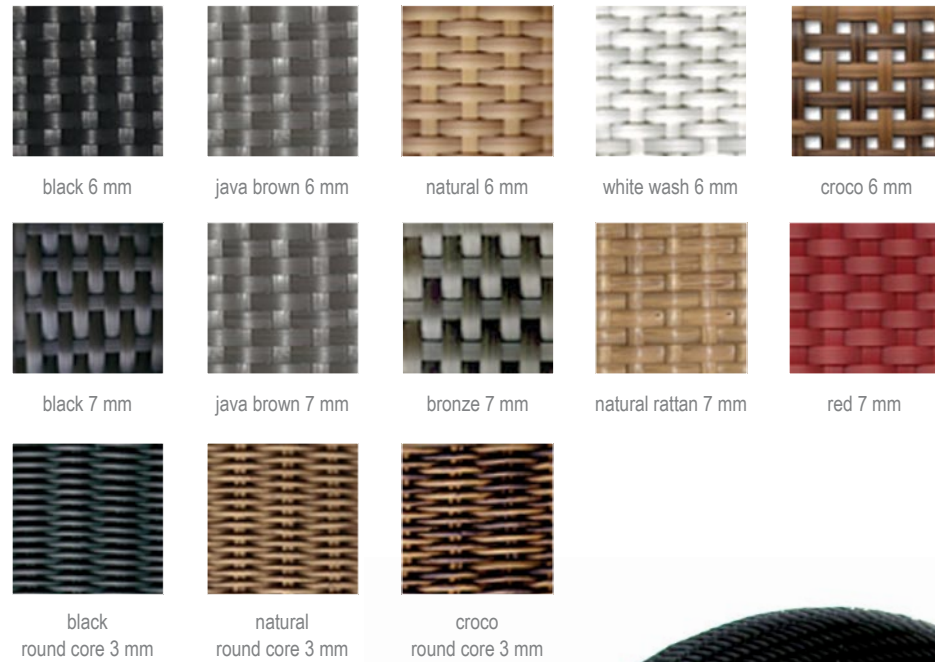

TABLE OF FABRICS

Fabrics colors

Fashionable, functional Sunbrella® is perfect for casual furniture, umbrellas, hammocks and more. Developed from over 40 years of experience with awnings, boats and convertible automobile tops, Sunbrella® is the world's leading all-environment performance fabric. Sunbrella® brand fabric...